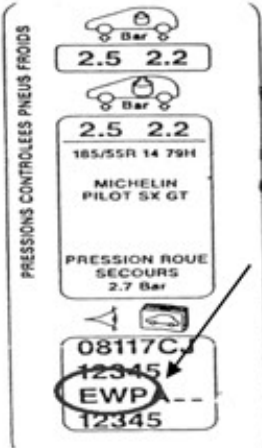

CITROEN-PSA