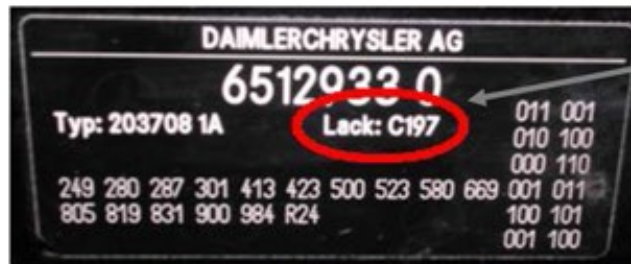

MERCEDES

STREETKOLOR
ultimate Custom Factory

MODEL/MODELLO

C-CLASS
E-CLASS
S-CLASS
SL-CLASS

A-CLASS
B-CLASS
CL-CLASS
G-CLASS
M-CLASS
S-CLASS
SLK-CLASS

CL-CLASS
S-CLASS

MERCEDES

MODEL - MODELLO