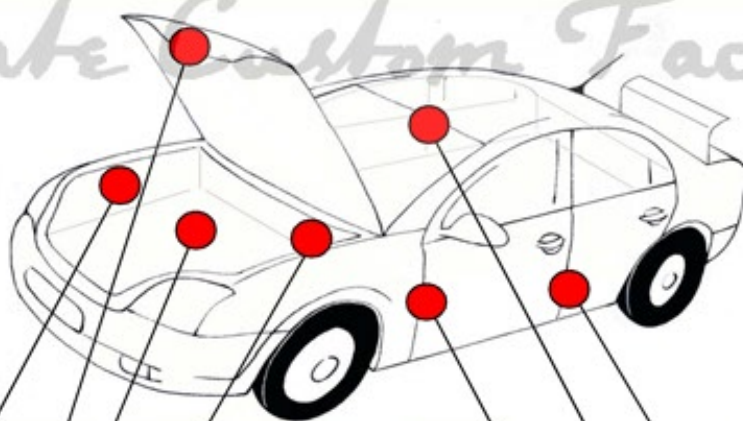

PEUGEOT

STREETKOLOR

ultimate Custom Factory

MODEL-MODELLO

4007
607
BIPPER
BOXER
JUMPER

107, 1007, 206,
206+, 207, 307,
308, 3008, 407,
508, 5008, 807,
RCZ, EXPERT
PARTNER

PEUGEOT-PSA

MODEL - MODELLO