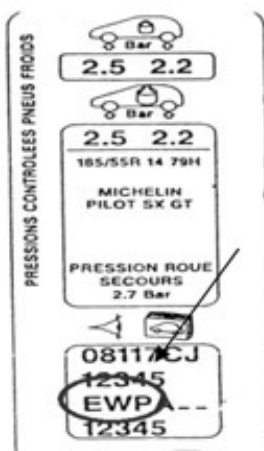

PEUGEOT

STREETKOLOR

ultimate Custom Factory

MODEL-MODELLO

4007
607
BIPPER
BOXER
JUMPER

107, 1007, 206,
206+, 207, 307,
308, 3008, 407,
508, 5008, 807,
RCZ, EXPERT
PARTNER

PEUGEOT-PSA

MODEL - MODELLO