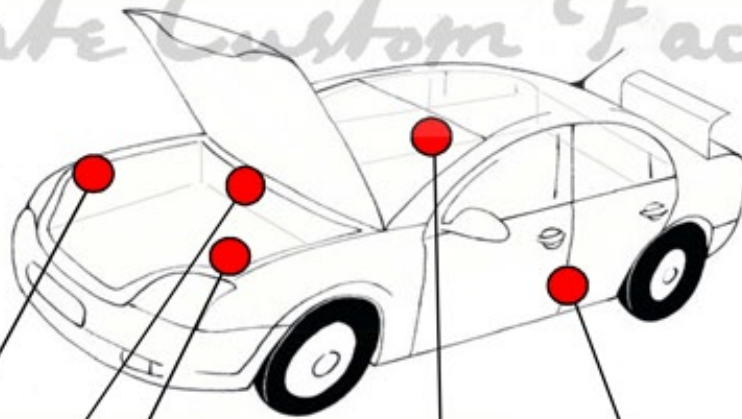

SUBARU

STREETKOLOR
ultimate Custom Factory

MODEL-MODELLO

FORESTER
IMPREZA
JUSTY
LEGACY
OUTBACK

TRIBECA

TREZIA

SUBARU		MODEL - MODELLO							
		BRZ	Forester	Impreza	Legacy	Outback	Trezia	XV	WRX
02C	WR Blue met.								
1F7	Silver met. *						T		
1G3	Dark grey met. *						T		
209	Black met. *						T		
37J	Satin white pearl								
3P0	Super red *						T		
61K	Dark grey met.								
8V9	Satin blue met. *						T		
C1F	Sage green/Green grey met.								
C7P	Lightning red/San Remo red								
D4S	Crystal black silica met.								
D6S	Sterling silver met.								
E8H	Galaxy blue silica met.								
F9H	Marine blue met.								
F9T	Plasma blue met.								
G1U	Ice silver met.								
G2U	Tangerine orange met.								
G3U	Deep cherry met.								
H2Q	Venetian red met.								
H3Q	Deep sea blue met.								
H4Q	Burnished bronze met.								
H5Q	Jasmine green met.								
H6Q	Desert khaki								